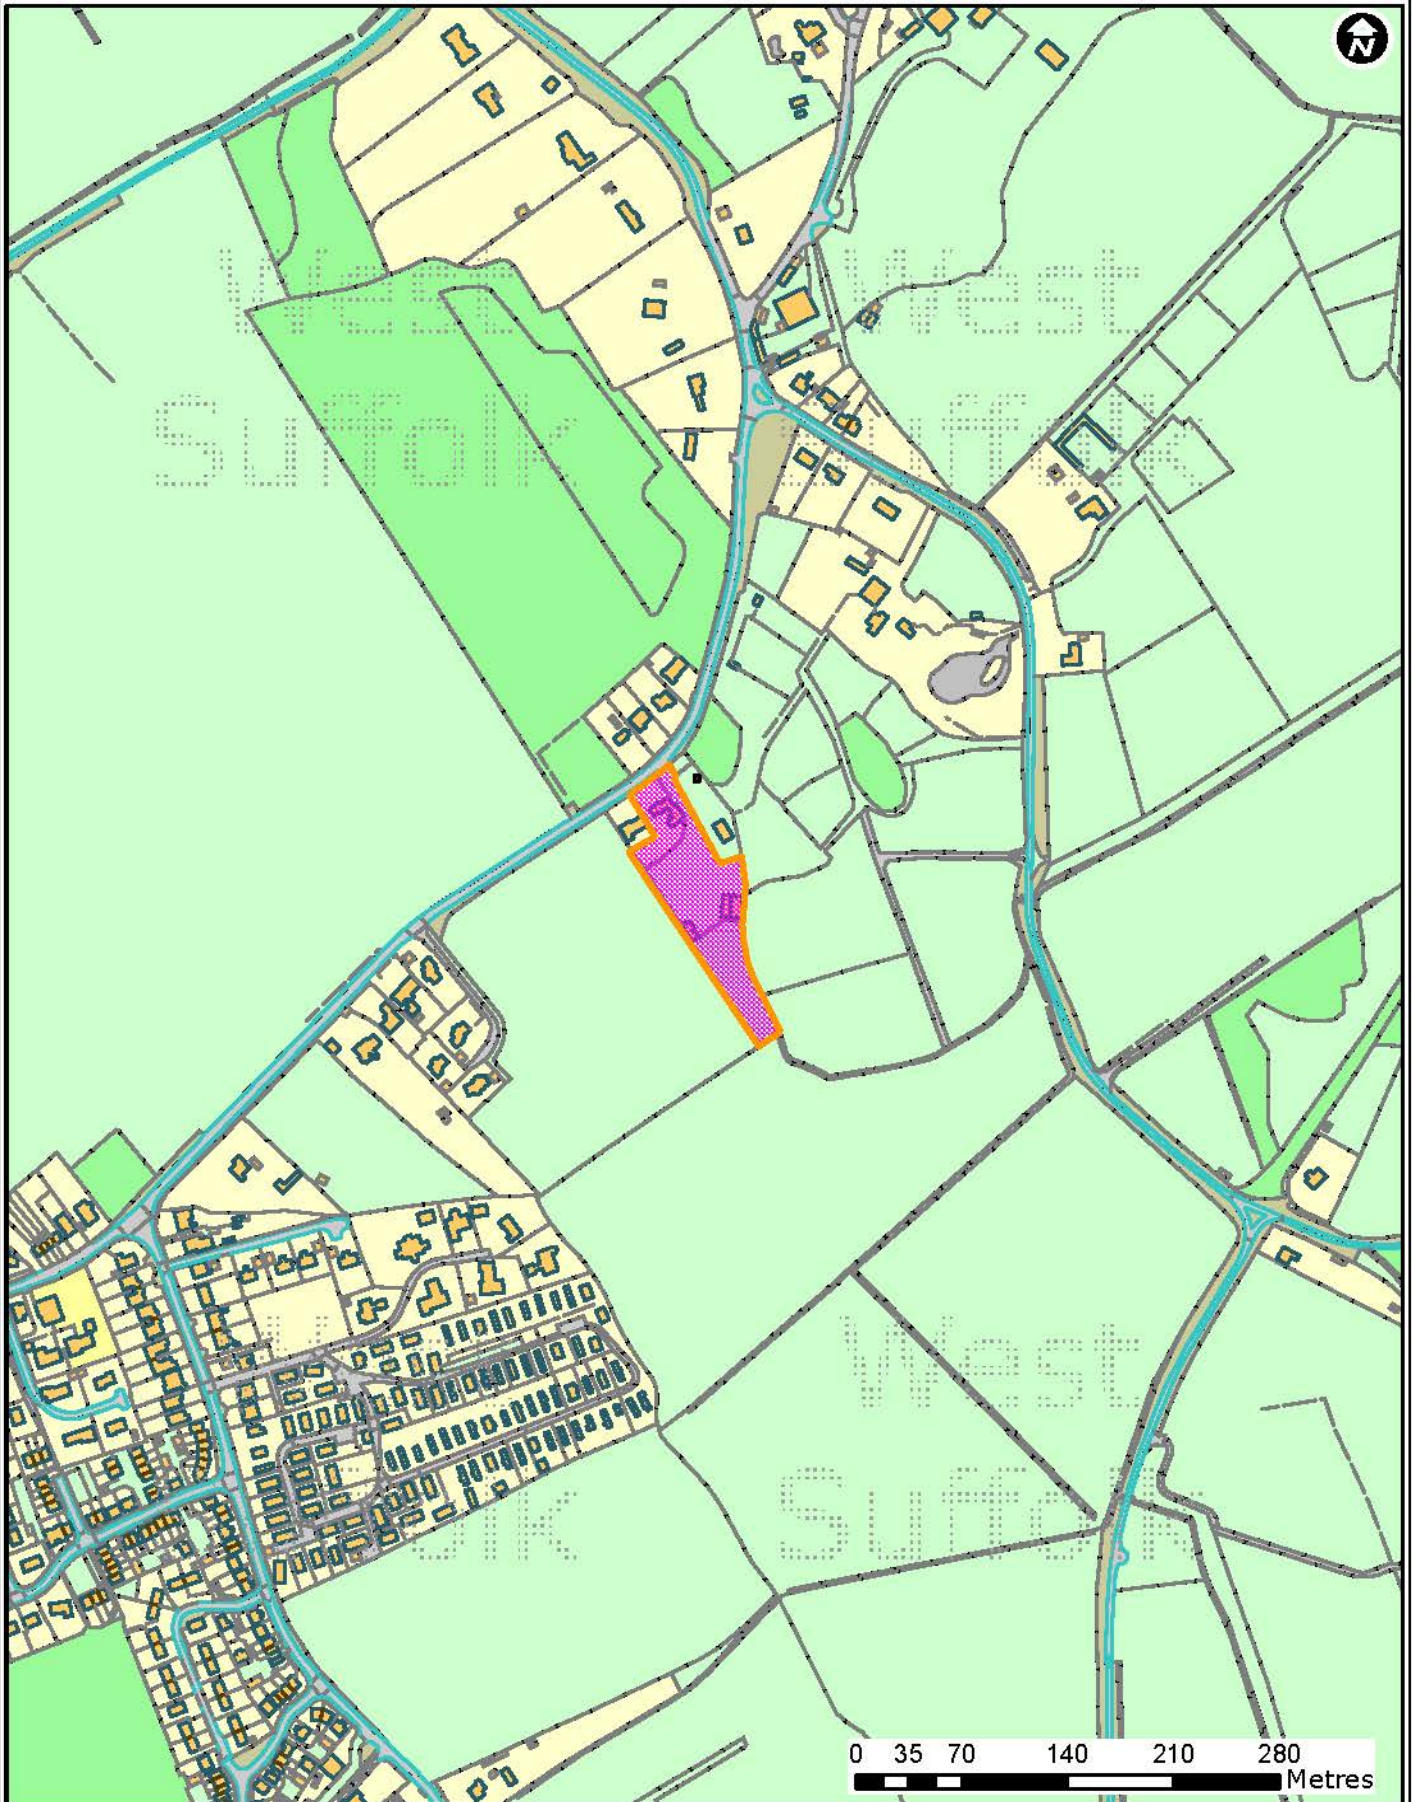

**DC/15/0070/OUT**

Rolfes Coal Yard, Beck Row

Forest Heath • St Edmundsbury

**West Suffolk**  
working together

© Crown Copyright and database rights 2015 Ordnance Survey 100019675/100023282. You are not permitted to copy, sub-license, distribute or sell any of this data to third parties in any form. Use of this data is subject to terms and conditions. See [www.westsuffolk.gov.uk/disclaimer.cfm](http://www.westsuffolk.gov.uk/disclaimer.cfm).

**Scale: 1:5,000**  
**Date: 13/07/2016**